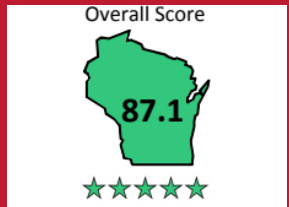

Milwaukee Journal Sentinel Top Workplace

Muskego Elementary Blue Ribbon Award

DPI District Report Card

Forward Award Mastery Level

US News Best High Schools